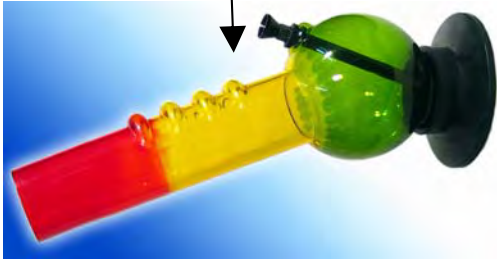

These items are BANNED at Queensland Agricultural Shows

BONGS